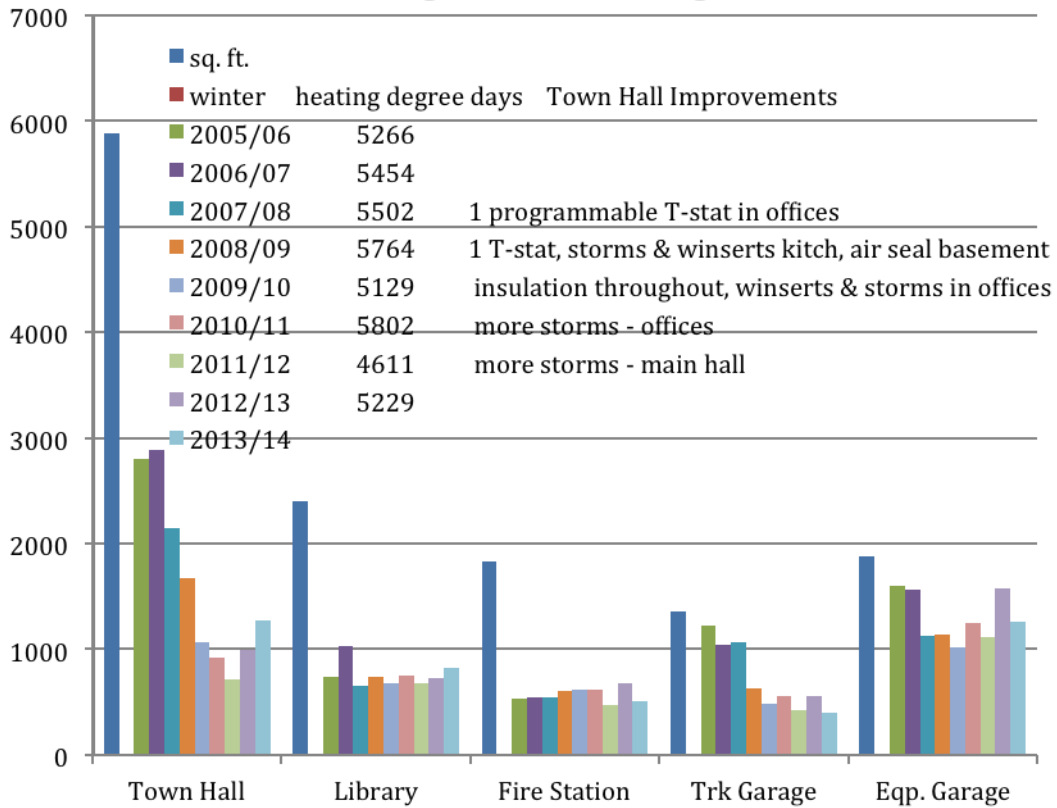

Warwick Town Buildings: Gallons of heating oil used each winter

Warwick Town Buildings: Electricity used in KWhrs each fiscal year